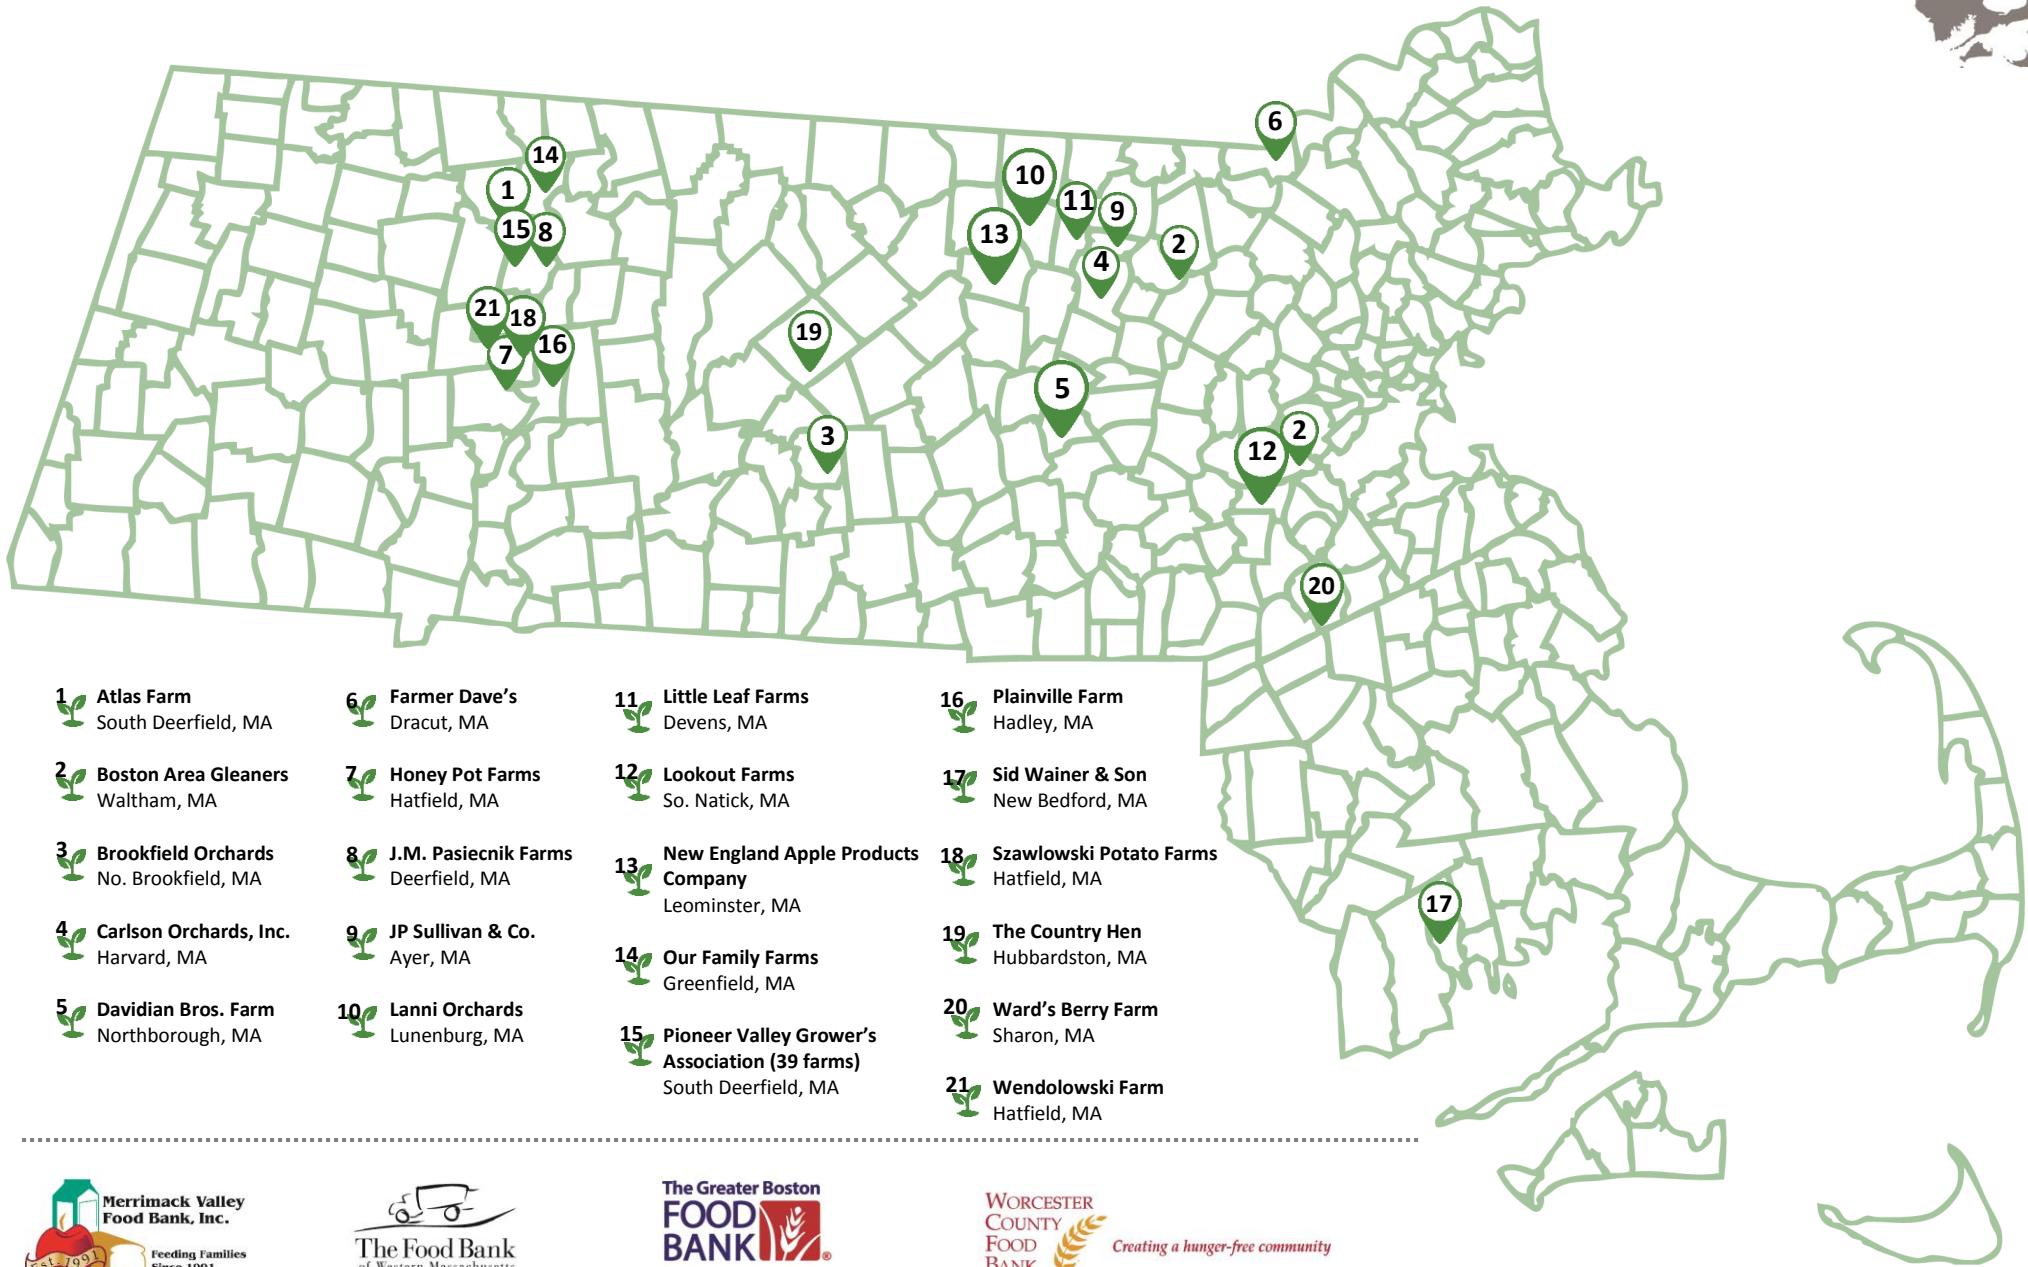

THE FOOD BANK OF
WESTERN MASSACHUSETTS
Hatfield, MA
www.foodbankwma.org

THE GREATER BOSTON FOOD BANK
Boston, MA
www.gbfb.org

WORCESTER COUNTY FOOD BANK, INC.
Shrewsbury, MA
www.foodbank.org

Massachusetts Grown Initiative (MGI) Farms

1 Atlas Farm
South Deerfield, MA

2 Boston Area Gleaners
Waltham, MA

3 Brookfield Orchards
No. Brookfield, MA

4 Carlson Orchards, Inc.
Harvard, MA

5 Davidian Bros. Farm
Northborough, MA

6 Farmer Dave's
Dracut, MA

7 Honey Pot Farms
Hatfield, MA

8 J.M. Pasiecznik Farms
Deerfield, MA

9 JP Sullivan & Co.
Ayer, MA

10 Lanni Orchards
Lunenburg, MA

11 Little Leaf Farms
Devens, MA

12 Lookout Farms
So. Natick, MA

13 New England Apple Products Company
Leominster, MA

14 Our Family Farms
Greenfield, MA

15 Pioneer Valley Grower's Association (39 farms)
South Deerfield, MA

16 Plainville Farm
Hadley, MA

17 Sid Wainer & Son
New Bedford, MA

18 Szawlowski Potato Farms
Hatfield, MA