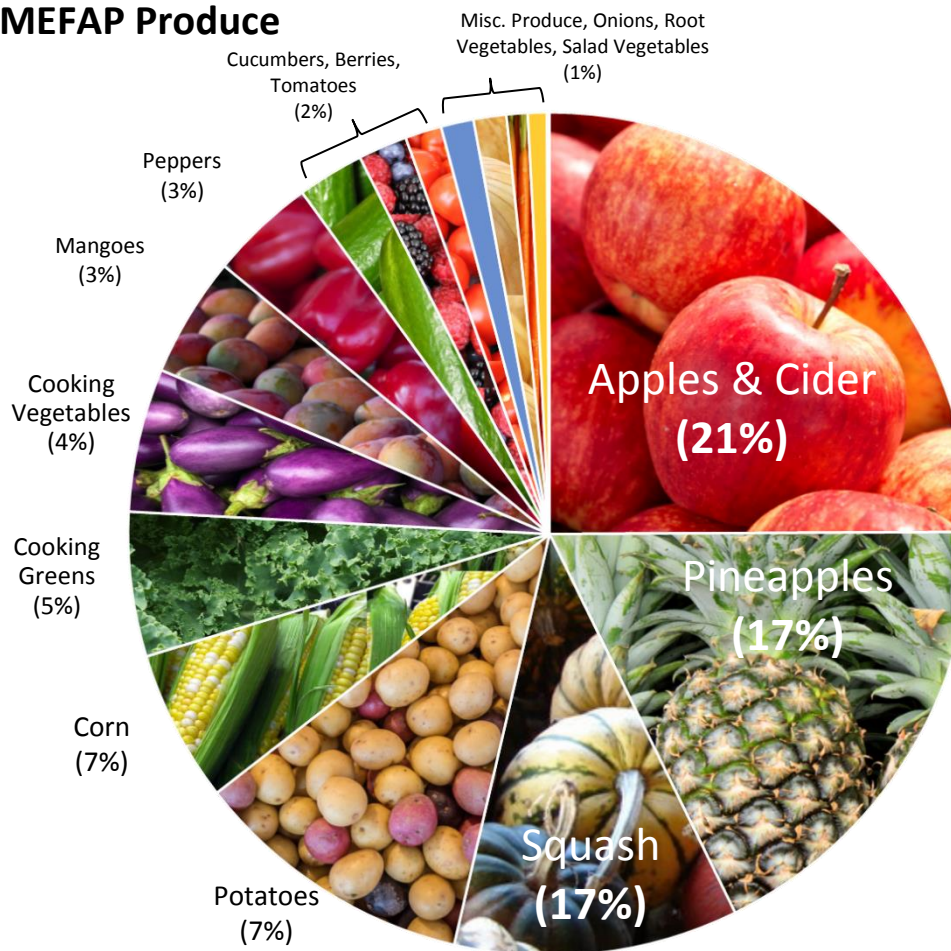

MEFAP Food Vendors

The four Massachusetts food banks purchase food from these vendors with MEFAP funding.

Vendor	Items Supplied
B & B Trading Corp.	Eggs, chicken thighs, drumsticks
Broccoli Assoc.	Poultry, pollock
Cutting Edge Beverages	Juice
Community-Suffolk Inc.	Fresh produce
Dandrea Produce LLC	Fresh produce
Del Monte Fresh Produce	Fresh produce
	Cereal, diced tomatoes, green beans, canned chicken, spaghetti sauce, rice, mac & cheese
Feeding America	
Hapco Farms	Fresh produce
HP Hood LLC	Fresh milk
Joseph P. Sullivan & Co.	Fresh produce
NEMCO Food Trading	Pasta
New England Food Brokerage	Ground beef, frozen vegetables
Performance Foodservice	Cheese, yogurt, soup, orange juice
Port Royal Sales	Tuna, beans, soup, canned fruit and vegetables, shelf stable milk
Procacci Brothers	Fresh produce
Royal Import Corp.	Canned fruit
Sid Wainer & Son	Fresh produce
Teddie's Peanut Butter	Peanut butter

***Bold** denotes Massachusetts-based company

MEFAP Produce

Last year, MEFAP funding purchased 4,357,708 pounds of fresh produce.

See reverse to see our MassGrown farming partners.

MERRIMACK VALLEY FOOD BANK
Lowell, MA
www.mvfb.org

1 Atlas Farm
South Deerfield, MA

2 Boston Area Gleaners
Waltham, MA

3 Brookfield Orchards
No. Brookfield, MA

4 Carlson Orchards, Inc.
Harvard, MA

5 Davidian Bros. Farm
Northborough, MA

6 Farmer Dave's
Dracut, MA

14 Our Family Farms
Greenfield, MA

15 Pioneer Valley Grower's Association (39 farms)
South Deerfield, MA

16 Plainville Farm
Hadley, MA

17 Sid Wainer & Son
New Bedford, MA

18 Szawlowski Potato Farms
Hatfield, MA